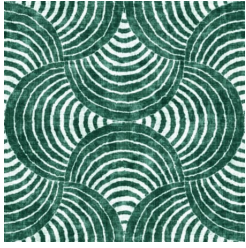

Digital Print » Line and Geometrics

Curves Like Marylin brings an optical illusion to the curved design in 4 colourways. Seraphic Digital Print is customizable in any surface.

Description	If you can dream it, we can achieve it with Seraphic's High Performance Digital Print Finishes. The sky is the limit with Seraphic. We have a committed and experienced team ready for any challenge you throw at us. A dedicated internal digital Project Manager is on hand to ensure your dreams come to life just as expected.
Composition	Seraphic Digital print is available on substrates that cover Wallcoverings, Acoustics, Cladding and Table Tops. Check out the Seraphics Substrates page or brochure on the DOWNLOADS tab for more details.
Pattern Repeat Size	Repeatable - Yes
Lead Time	<p>A wide variety of Seraphic substrates are held in stock in Australia. The leadtime for print and delivery of these will be 1-2 weeks. Other substrates will be brought in from overseas with the leadtime for these being 4-5 weeks.</p> <p>Plus one week for deliveries to Western Australia.</p> <p>All leadtimes are subject to substrate availability and project size.</p>
Warranty	2-year warranty. Visit baresque.com.au/warranty for complete details.
Additional Comments	Samples of your selected pattern / substrate combination are shipped next day by Express Post. The swatch image shows a 600mm x 600mm section. Pattern sizing can be easily adjusted. Substrate composition, dimensions, fire results and installation method vary across the wide range of substrates available. Checkout the Seraphic Substrates page or brochure on the DOWNLOADS tab for more details.
How to Specify	1. Pick your design 2. Pick your substrate Baresque will then make up a sample for you to sign off along with a shop drawing.

CURVES LIKE MARYLIN

Digital Print » Line and Geometrics

Colour & Finish Options

LIGHT PINE

MAHOGANY

MARSH

OLD NAVY