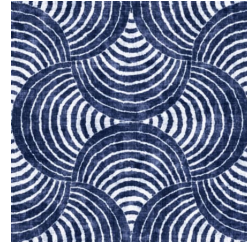

Digital Print » Line and Geometrics

Curves Like Marylin brings an optical illusion to the curved design in 4 colourways. Seraphic Digital Print is customizable in any surface.

Description	If you can dream it, we can achieve it with Seraphic's High Performance Digital Print Finishes. The sky is the limit with Seraphic. We have a committed and experienced team ready for any challenge you throw at us. A dedicated internal digital Project Manager is on hand to ensure your dreams come to life just as expected.
Composition	Seraphic Digital print is available on substrates that cover Wallcoverings, Acoustics, Cladding and Table Tops. Check out the Seraphics Substrates page or brochure on the DOWNLOADS tab for more details.
Pattern Repeat Size	Repeatable - Yes
Lead Time	<p>A wide variety of Seraphic substrates are held in stock in Australia. The leadtime for print and delivery of these will be 1-2 weeks. Other substrates will be brought in from overseas with the leadtime for these being 4-5 weeks.</p> <p>Plus one week for deliveries to Western Australia.</p> <p>All leadtimes are subject to substrate availability and project size.</p>
Warranty	2-year warranty. Visit baresque.com.au/warranty for complete details.
Additional Comments	Samples of your selected pattern / substrate combination are shipped next day by Express Post. The swatch image shows a 600mm x 600mm section. Pattern sizing can be easily adjusted. Substrate composition, dimensions, fire results and installation method vary across the wide range of substrates available. Checkout the Seraphic Substrates page or brochure on the DOWNLOADS tab for more details.
How to Specify	1. Pick your design 2. Pick your substrate Baresque will then make up a sample for you to sign off along with a shop drawing.

CURVES LIKE MARYLIN

Digital Print » Line and Geometrics

Colour & Finish Options

LIGHT PINE

MAHOGANY

MARSH

OLD NAVY