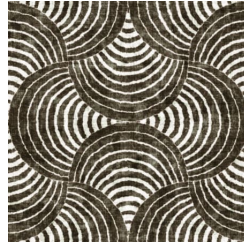

Digital Print » Line and Geometrics

Curves Like Marylin brings an optical illusion to the curved design in 4 colourways. Seraphic Digital Print is customizable in any surface.

Description	If you can dream it, we can achieve it with Seraphic's High Performance Digital Print Finishes. The sky is the limit with Seraphic. We have a committed and experienced team ready for any challenge you throw at us. A dedicated internal digital Project Manager is on hand to ensure your dreams come to life just as expected.
Composition	Seraphic Digital print is available on substrates that cover Wallcoverings, Acoustics, Cladding and Table Tops. Check out the Seraphics Substrates page or brochure on the DOWNLOADS tab for more details.
Pattern Repeat Size	Repeatable - Yes
Lead Time	<p>A wide variety of Seraphic substrates are held in stock in Australia. The leadtime for print and delivery of these will be 1-2 weeks. Other substrates will be brought in from overseas with the leadtime for these being 4-5 weeks.</p> <p>Plus one week for deliveries to Western Australia.</p> <p>All leadtimes are subject to substrate availability and project size.</p>
Warranty	2-year warranty. Visit baresque.com.au/warranty for complete details.
Additional Comments	Samples of your selected pattern / substrate combination are shipped next day by Express Post. The swatch image shows a 600mm x 600mm section. Pattern sizing can be easily adjusted. Substrate composition, dimensions, fire results and installation method vary across the wide range of substrates available. Checkout the Seraphic Substrates page or brochure on the DOWNLOADS tab for more details.
How to Specify	1. Pick your design 2. Pick your substrate Baresque will then make up a sample for you to sign off along with a shop drawing.

CURVES LIKE MARYLIN

Digital Print » Line and Geometrics

Colour & Finish Options

LIGHT PINE

MAHOGANY

MARSH

OLD NAVY