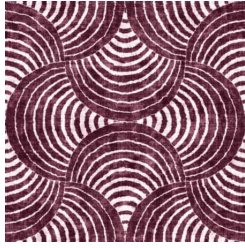

Digital Print » Line and Geometrics

Curves Like Marylin brings an optical illusion to the curved design in 4 colourways. Seraphic Digital Print is customizable in any surface.

Description	If you can dream it, we can achieve it with Seraphic's High Performance Digital Print Finishes. The sky is the limit with Seraphic. We have a committed and experienced team ready for any challenge you throw at us. A dedicated internal digital Project Manager is on hand to ensure your dreams come to life just as expected.
Composition	Seraphic Digital print is available on substrates that cover Wallcoverings, Acoustics, Cladding and Table Tops. Check out the Seraphics Substrates page or brochure on the DOWNLOADS tab for more details.
Pattern Repeat Size	Repeatable - Yes
Lead Time	<p>A wide variety of Seraphic substrates are held in stock in Australia. The leadtime for print and delivery of these will be 1-2 weeks. Other substrates will be brought in from overseas with the leadtime for these being 4-5 weeks.</p> <p>Plus one week for deliveries to Western Australia.</p> <p>All leadtimes are subject to substrate availability and project size.</p>
Warranty	2-year warranty. Visit baresque.com.au/warranty for complete details.
Additional Comments	Samples of your selected pattern / substrate combination are shipped next day by Express Post. The swatch image shows a 600mm x 600mm section. Pattern sizing can be easily adjusted. Substrate composition, dimensions, fire results and installation method vary across the wide range of substrates available. Checkout the Seraphic Substrates page or brochure on the DOWNLOADS tab for more details.
How to Specify	1. Pick your design 2. Pick your substrate Baresque will then make up a sample for you to sign off along with a shop drawing.

CURVES LIKE MARYLIN

Digital Print » Line and Geometrics

Colour & Finish Options

LIGHT PINE

MAHOGANY

MARSH

OLD NAVY