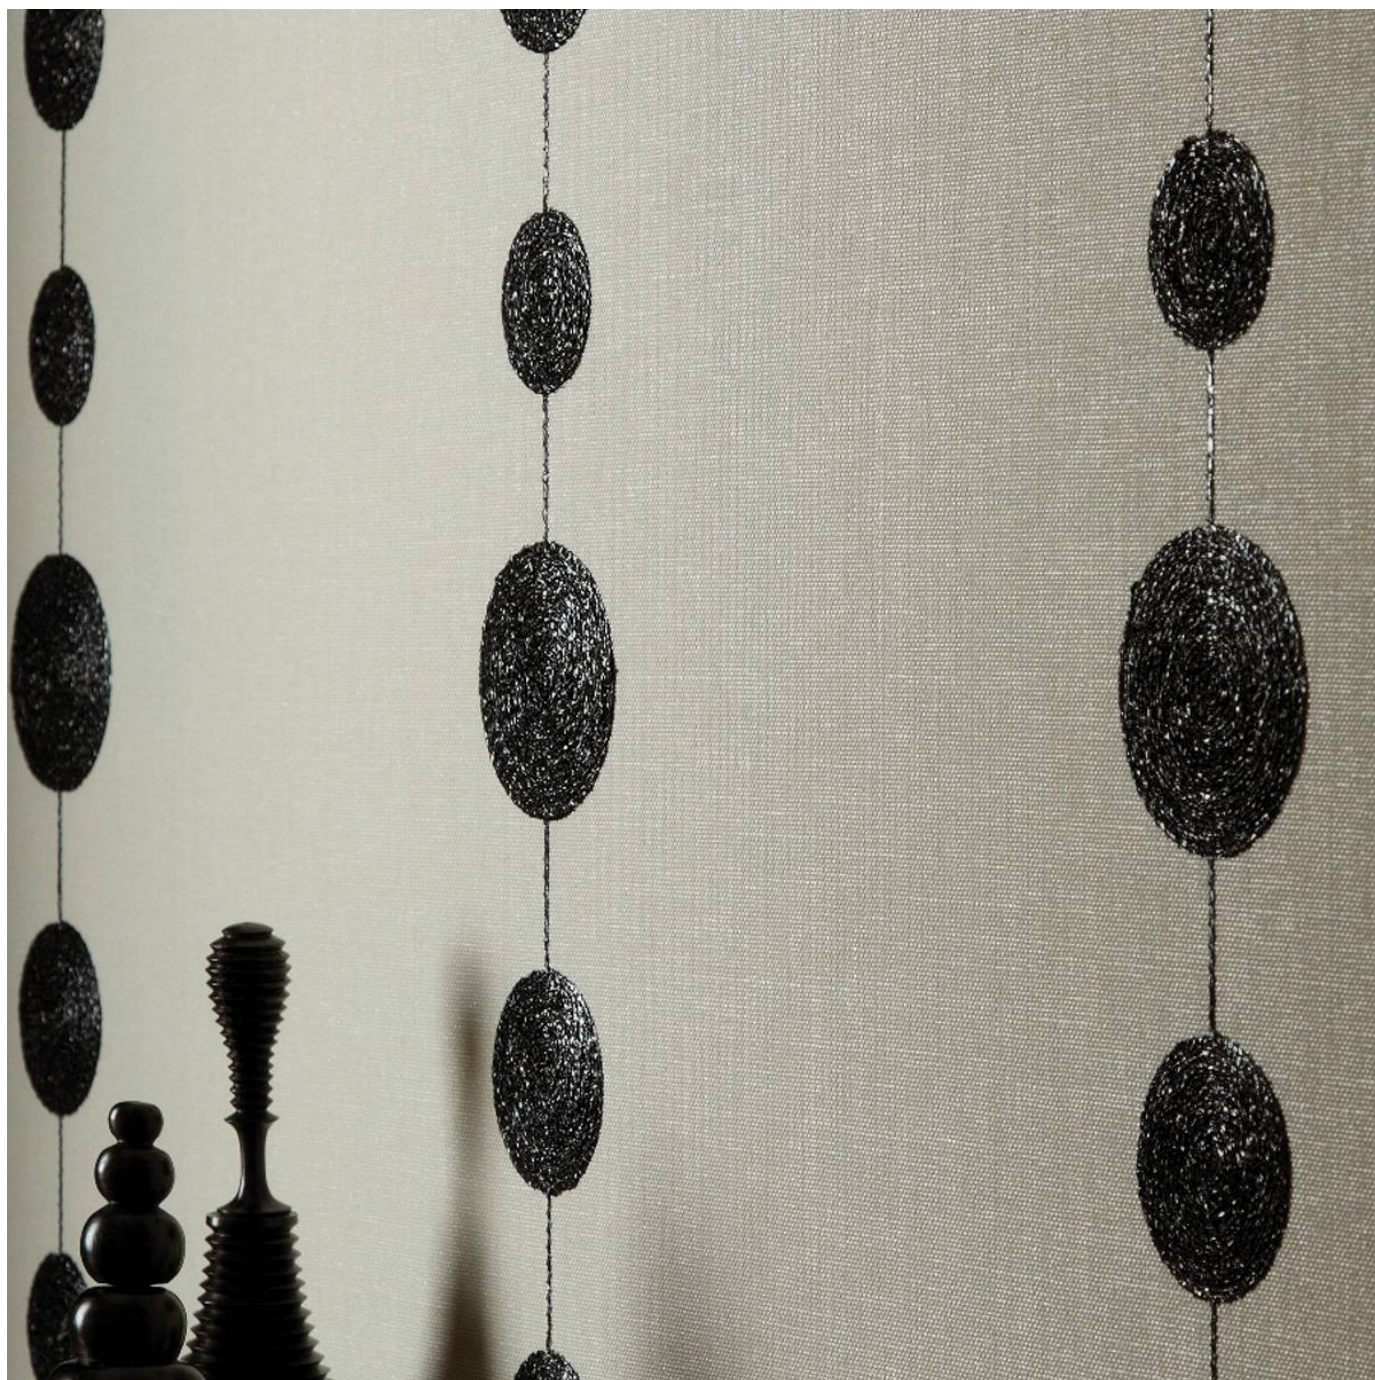

TOPIARY EMBROIDER

Wallcoverings » Commercial Wallcoverings

Brand: **Xorel**

Applications: **Walls, Upholstery**

1300 306 399

info@baresque.com.au

baresque.com.au

1 of 2