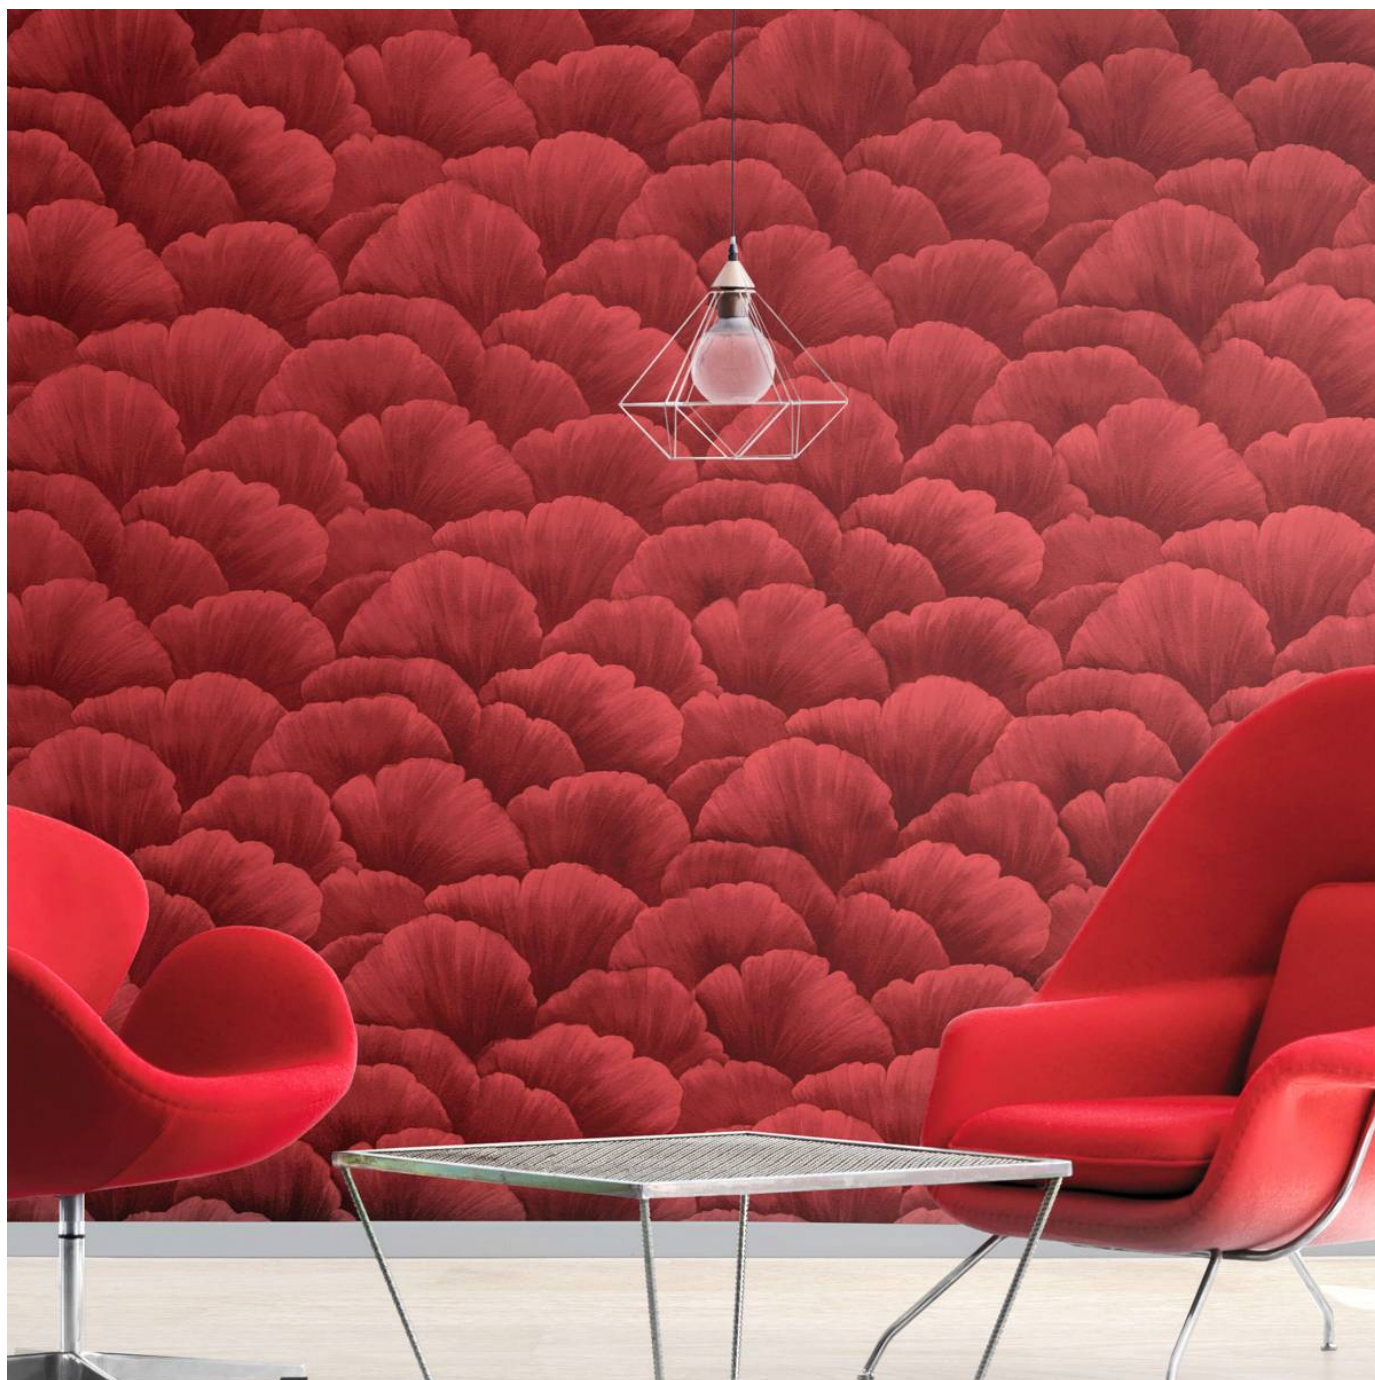

FLEUR

Wallcoverings » Commercial Wallcoverings

Brand: **Koroseal**

Applications: **Walls**

1300 306 399

info@baresque.com.au

baresque.com.au

1 of 1