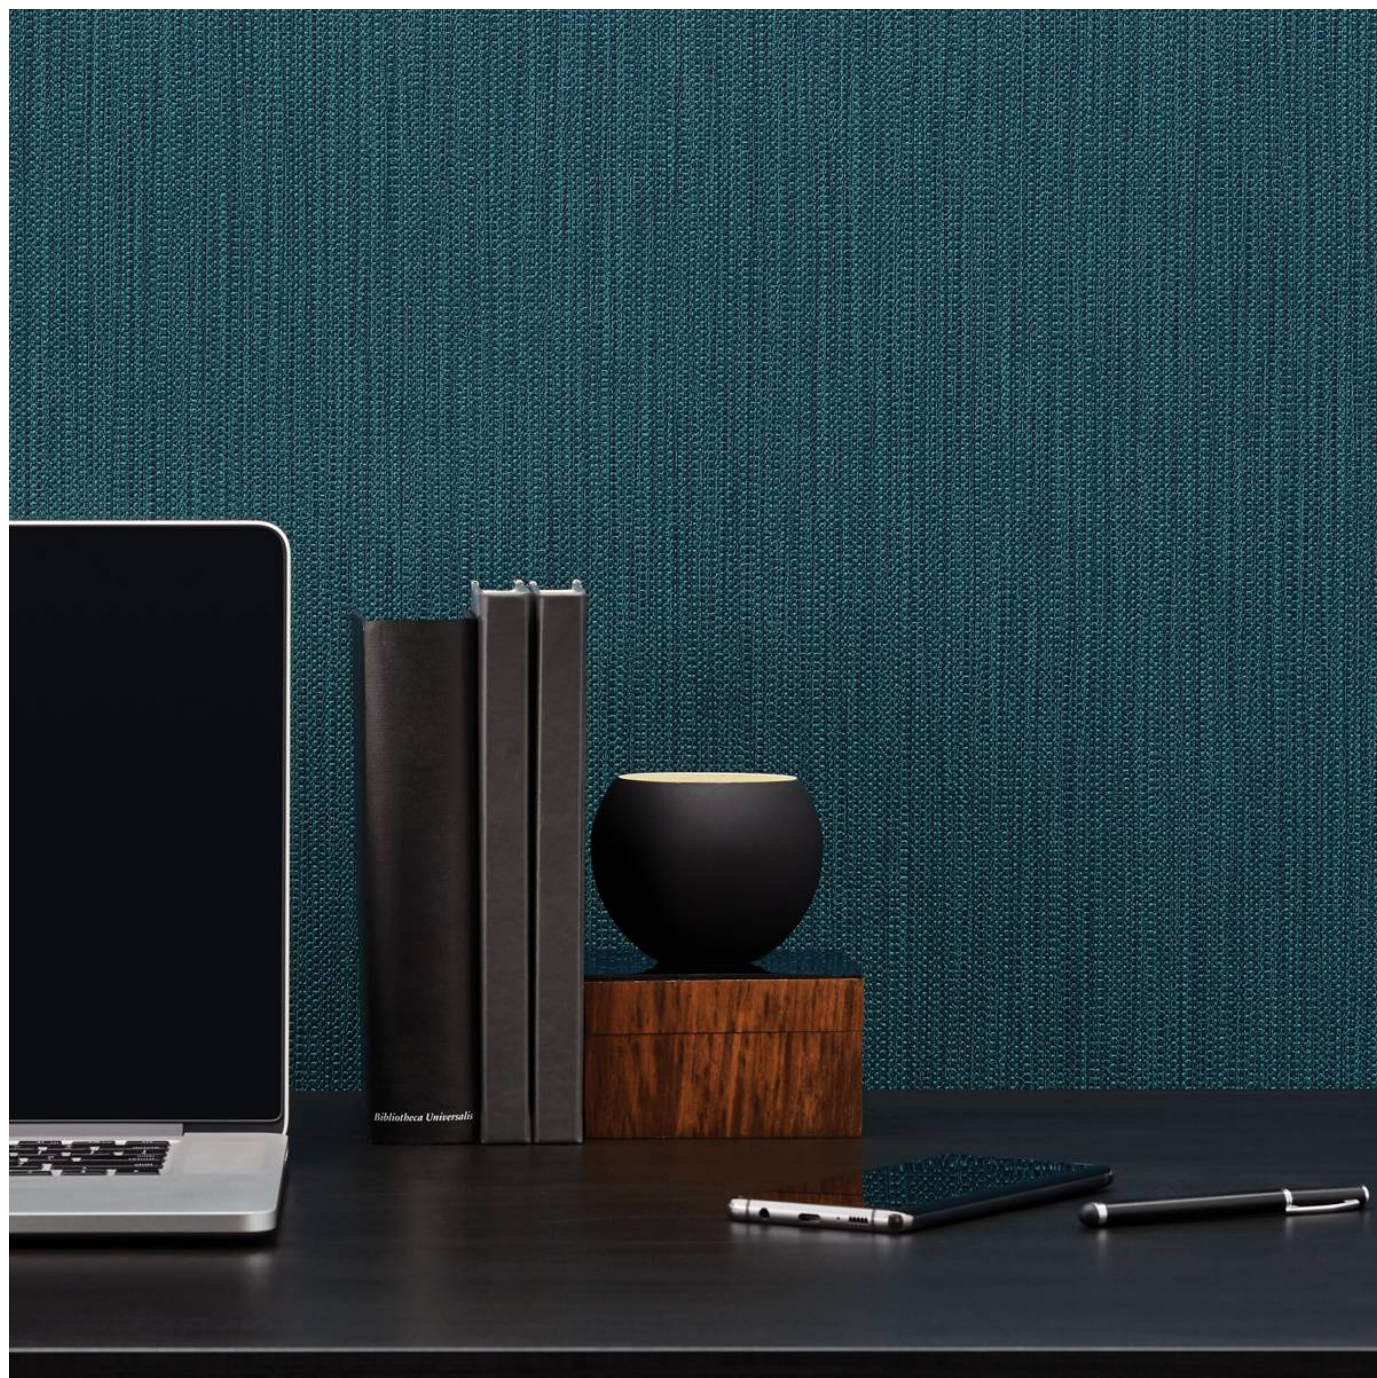

BEAD BARE

Wallcoverings » Commercial Wallcoverings

Brand: **Bolta**

Applications: **Walls**

1300 306 399

info@baresque.com.au

baresque.com.au

1 of 1