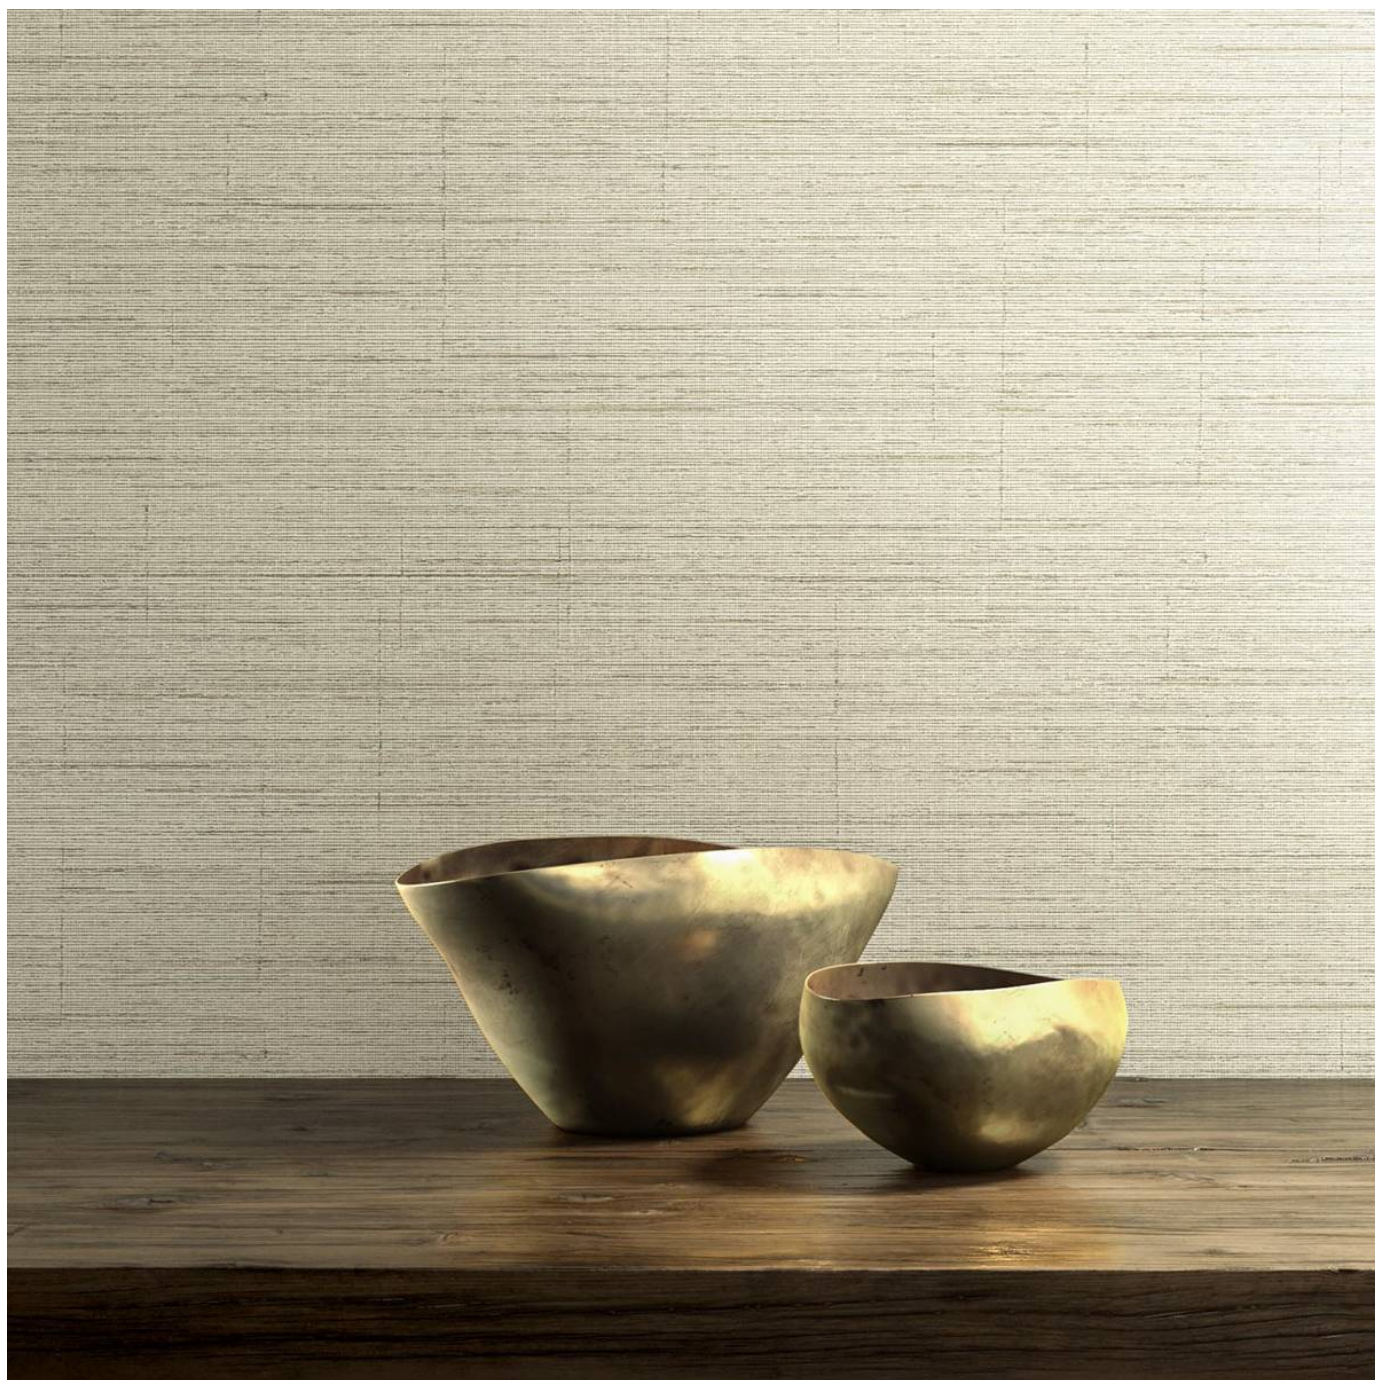

MIRELLI

Wallcoverings » Commercial Wallcoverings

Brand: **Versa**

Applications: **Walls**

1300 306 399

info@baresque.com.au

baresque.com.au

1 of 1