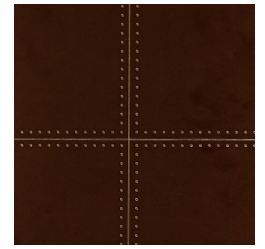

## Colour & Finish Options

T117TF3506 PARIS  
CLOUDAY

T117TF3507 SHADOW  
OF BLACK

T117TF3508 ARMY

T117TF3509  
AUTUMNAL TINTS

T117TF3510  
CHESTNUT

T117TF3511 LOW KEY